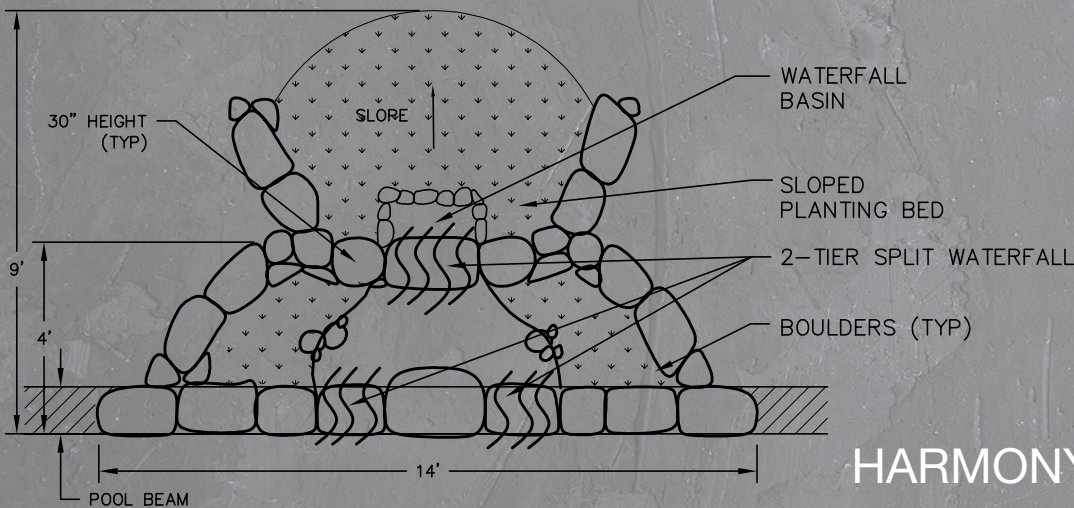

SERENITY

TRANQUILITY

HARMONY

AQUATICARTISTS®

Crafting Waterfall Masterpieces

PACKAGES

Popular Waterfall Designs

Plantings, plumbing and lighting not included.

SERENITY

1.5' High x 8' Wide two-tiered natural stone waterfall that cascades into your pool, with planting beds throughout the water feature (plantings not included).

TRANQUILITY

2.5' High x 10' Wide two-tiered natural stone waterfall that cascades into your pool, with planting beds throughout the water feature (plantings not included).

HARMONY

2.5' High x 14' Wide two-tiered split natural stone waterfall that splits and cascades into your pool, with planting beds throughout the water feature (plantings not included).

NJ Contractors Lic. #13VH03092100 | PA - PA016672 | DE - 2014100495