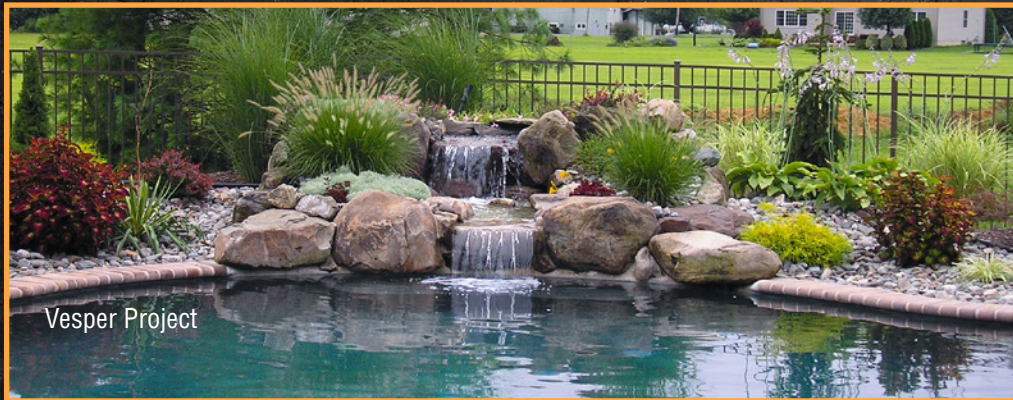

AQUATICARTISTS®

Crafting Waterfall Masterpieces

We are an award-winning waterfall building company that crafts unique and diverse natural stone waterfalls in NJ, PA, DE, MD and NY. As we SOLELY design and build waterfalls, our water feature expertise makes us a trusted resource for the East Coast's most in-demand pool building and landscape designers.

SERENITY

TRANQUILITY

HARMONY

AQUATICARTISTS®

Crafting Waterfall Masterpieces

PACKAGES

Popular Waterfall Designs

Plantings, plumbing and lighting not included.

SERENITY

1.5' High x 8' Wide two-tiered natural stone waterfall that cascades into your pool, with planting beds throughout the water feature (plantings not included).

TRANQUILITY

2.5' High x 10' Wide two-tiered natural stone waterfall that cascades into your pool, with planting beds throughout the water feature (plantings not included).

HARMONY

2.5' High x 14' Wide two-tiered split natural stone waterfall that splits and cascades into your pool, with planting beds throughout the water feature (plantings not included).

NJ Contractors Lic. #13VH03092100 | PA - PA016672 | DE - 2014100495