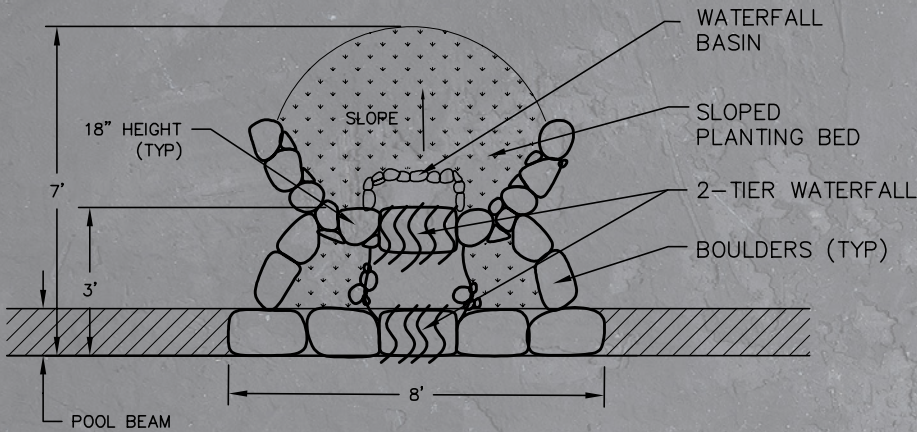

SERENITY

TRANQUILITY

HARMONY

AQUATICARTISTS®

Crafting Waterfall Masterpieces

PACKAGES

Popular Waterfall Designs

Plantings, plumbing and lighting not included.

SERENITY

1.5' High x 8' Wide two-tiered natural stone waterfall that cascades into your pool, with planting beds throughout the water feature (plantings not included).

TRANQUILITY

2.5' High x 10' Wide two-tiered natural stone waterfall that cascades into your pool, with planting beds throughout the water feature (plantings not included).

HARMONY

2.5' High x 14' Wide two-tiered split natural stone waterfall that splits and cascades into your pool, with planting beds throughout the water feature (plantings not included).

NJ Contractors Lic. #13VH03092100 | PA - PA016672 | DE - 2014100495