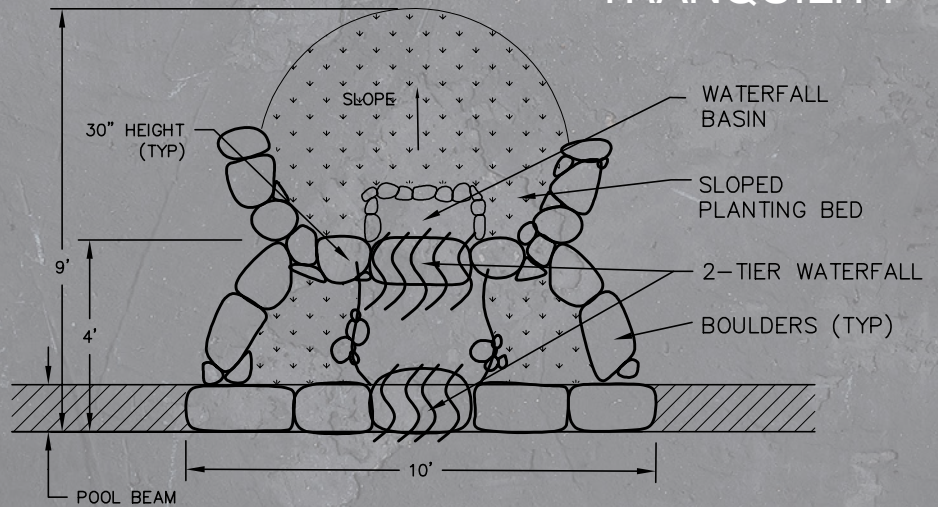

SERENITY

TRANQUILITY

HARMONY

AQUATICARTISTS®

Crafting Waterfall Masterpieces

PACKAGES

Popular Waterfall Designs

Plantings, plumbing and lighting not included.

SERENITY

1.5' High x 8' Wide two-tiered natural stone waterfall that cascades into your pool, with planting beds throughout the water feature (plantings not included).

TRANQUILITY

2.5' High x 10' Wide two-tiered natural stone waterfall that cascades into your pool, with planting beds throughout the water feature (plantings not included).

HARMONY

2.5' High x 14' Wide two-tiered split natural stone waterfall that splits and cascades into your pool, with planting beds throughout the water feature (plantings not included).

NJ Contractors Lic. #13VH03092100 | PA - PA016672 | DE - 2014100495